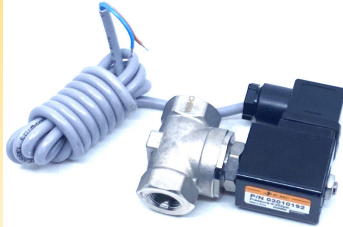

LASERWASH 360 PLUS

TANDEM SURFLINE

LASERWASH 360 PLUS

TANDEM SURFLINE

15% OFF

Tune Up Kits LaserWash 360 or Tandem Surfline

09100219- KIT,TUNE-UP,LW | 09100220- KIT,TUNE-UP,TSL

Contact Your Distributor to Order

Tune Up Kits

LaserWash 360 or Tandem Surfline

09100219 KIT,TUNE-UP,LW

Part Number	Description	Quantity
26160	VALVE,REG,1/4"NPT,125PSI,W/NUT,MINI	5
63487	INJECTOR,.086,SST/KYNAR	1
03010140	VALVE,SOL,2WAY,NC,1/4"NPT,24VAC,BRASS	5
03010178	VALVE,SOL,2WAY,NC,1/4"NPT,24VAC,BRASS	2
03010180	VALVE,1",BRASS,2-WAY,NC,232PSI	2
03010192	VALVE,3/8,SST,2-WAY,NC,232PSI	10
03150019	INJECTOR,.135-.245,1/2FPT,ADJ,BRS	1
03150034	INJECTOR,.057,3/8MNPT,316SST/KYNAR,GP	3
03150036	INJECTOR,.086,3/8MNPT,316SST/KYNAR,GP	5
03150037	INJECTOR,.098,3/8MNPT,316SST/KYNAR,GP	2
03230077	NOZZLE,ROTATING,20DEG-6.5,BRASS	5
03230091	KIT,NOZZLES,SPRAY-ARCH,LW360P	1
03240017	SWIVEL,90DEG,1FNPT,LASERWASH	1
11350022	KIT,FOOT-VALVE,1/4",CLEAR-VINYL-TUBING	12

09100220 KIT,TUNE-UP,TSL

Part Number	Description	Quantity
26160	VALVE,REG,1/4"NPT,125PSI,W/NUT,MINI	3
63487	INJECTOR,.086,SST/KYNAR	3
03010140	VALVE,SOL,2WAY,NC,1/4"NPT,24VAC,BRASS	3
03010178	VALVE,SOL,2WAY,NC,1/4"NPT,24VAC,BRASS	5
03010180	VALVE,1",BRASS,2-WAY,NC,232PSI	2
03010192	VALVE,3/8,SST,2-WAY,NC,232PSI	10
03150019	INJECTOR,.135-.245,1/2FPT,ADJ,BRS	1
03150034	INJECTOR,.057,3/8MNPT,316SST/KYNAR,GP	3
03150036	INJECTOR,.086,3/8MNPT,316SST/KYNAR,GP	3
03150037	INJECTOR,.098,3/8MNPT,316SST/KYNAR,GP	4
03230077	NOZZLE,ROTATING,20DEG-6.5,BRASS	5
03230078	NOZZLE,ROTATING,18DEG,033,1/4NPT,BR-PLST	12
03240018	SWIVEL,90°,1/2FNPTx3/8FNPT	2
11350022	KIT,FOOT-VALVE,1/4",CLEAR-VINYL-TUBING	13